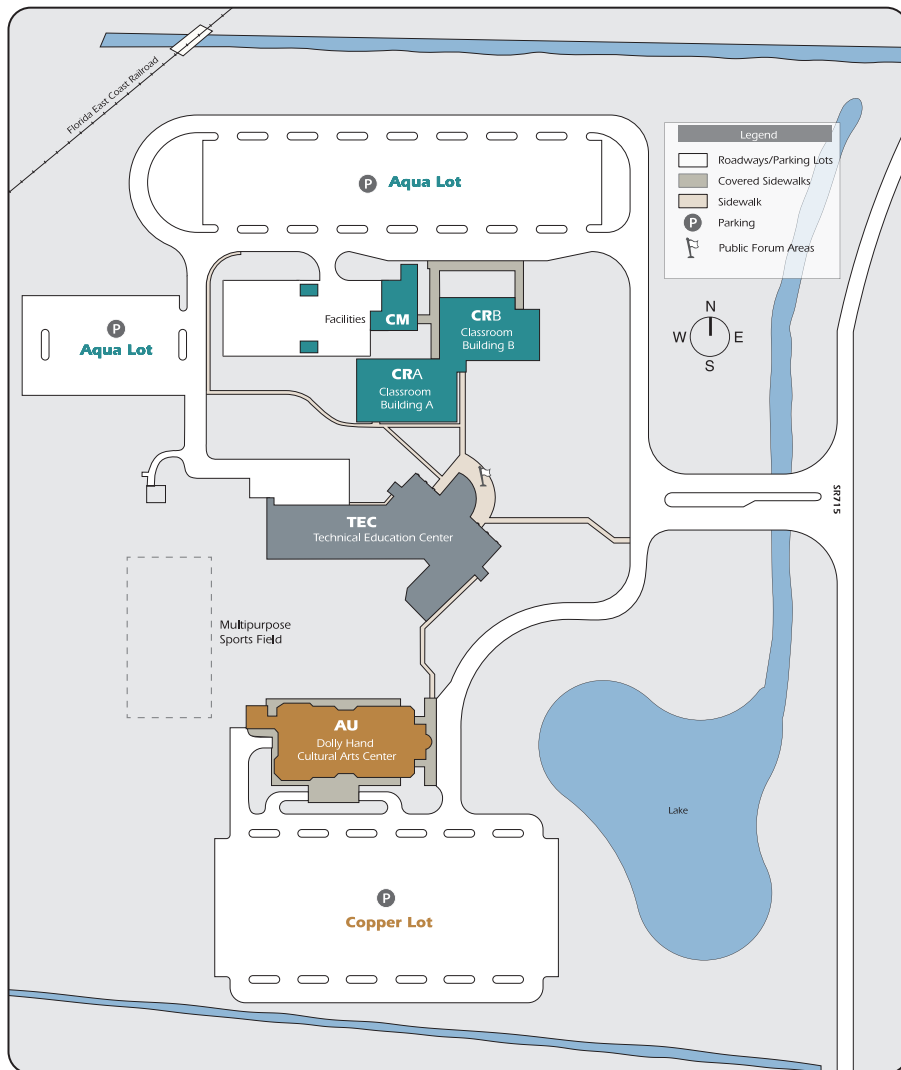

PALM BEACH STATE COLLEGE AT BELLE GLADE

1977 College Drive, Belle Glade, FL 33430-3611

561-996-7222

AU - Dolly Hand Cultural Arts Center

CRA - Registration & Classrooms

- Administration
- Cashier
- Computer Center
- Financial Aid
- Prep Lab
- Provost's Office
- Security
- Student Learning Center
- Testing Center

CRB - Classrooms

- Career Center
- Library Learning Resource Center
- Bookstore
- Security
- Student Lounge / Vending machines

CM - Facilities

TEC - Technical Education Center

- Cafe
- Construction Trades
- Cosmetology
- Criminal Justice
- Heavy Equipment Mechanics
- Welding
- Wellness / Fitness Center