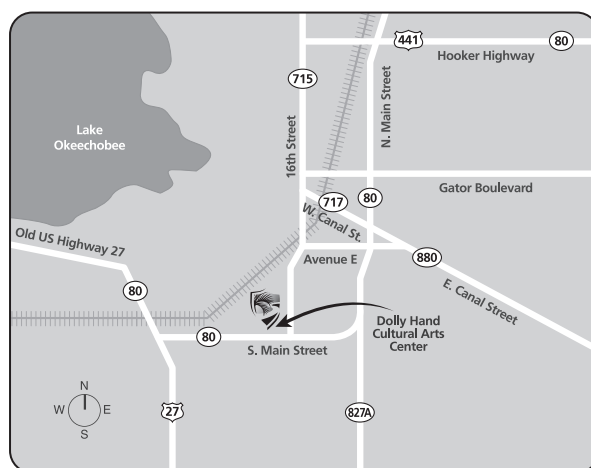

## DIRECTIONS

### From I-95:

Proceed west on Southern Blvd. (SR 80) approximately 40 miles until you reach Belle Glade. At the first traffic light continue straight ahead. Turn left onto SR 715 and continue through the business area. The College is on the right.

### From the Florida Turnpike:

Exit at Southern Blvd. (SR 80). Proceed west on SR 80 approximately 40 miles until you reach Belle Glade. At the first traffic light continue straight ahead. Turn left onto SR 715 and continue through the business area. The College is on the right.